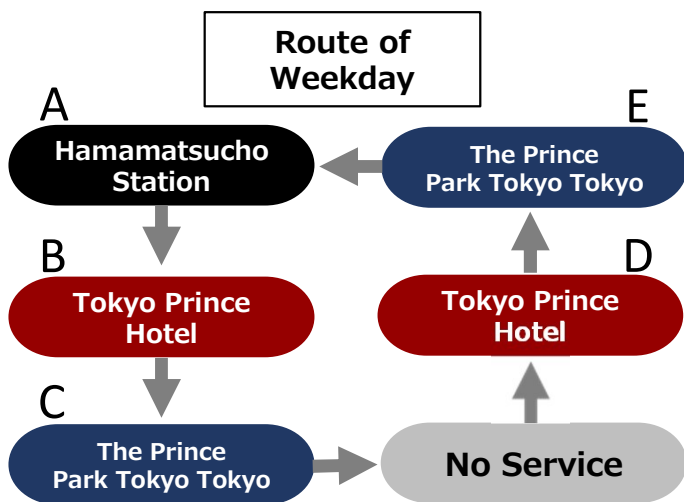

※ザ・プリンス パークタワー東京 止まりの便です。  
JR浜松町駅へは参りません。

平日運行ルート

土日祝運行ルート

シャトルバスイメージ

# The Prince Park Tower Tokyo/Tokyo Prince Hotel JR Hamamatsucho Station Shuttlebus Service

Weekday						Sat., Sun. and National Holiday						
	A	B	C	D	E		A	B	C	D	E	F
Time	Hamamatsucho Sta.	Tokyo Prince Hotel (Final Stops at The Prince Park Tower Tokyo)	The Prince Park Tower Tokyo	Tokyo Prince Hotel	The Prince Park Tower Tokyo	Time	The Prince Park Tower Tokyo	Hamamatsucho Sta.	Tokyo Prince Hotel	The Prince Park Tower Tokyo	Hamamatsucho Sta.	Tokyo Prince Hotel
7						7						58
8						8	08	15	28	38	45	58
9	00	10	20	40	50	9	08	15	28	38	45	58
10	00	10	20	40	50	10	08	15	28	38	45	58
11	00	10	20	40	50	11	08	15	28	38	45	58
12	00	10	20	40	50	12	08	15	28	38	45	58
Time	Hamamatsucho Sta.	Tokyo Prince Hotel (Final Stops at The Prince Park Tower Tokyo)	The Prince Park Tower Tokyo	Tokyo Prince Hotel	The Prince Park Tower Tokyo	Time	The Prince Park Tower Tokyo	Hamamatsucho Sta.	Tokyo Prince Hotel	The Prince Park Tower Tokyo	Hamamatsucho Sta.	Tokyo Prince Hotel
13	00	10	20	40	50	13	08	15	28	38✕		
14	00	10	20	40	50	14	08	15	28	38	45	58
15	00	10	20	40	50	15	08	15	28	38✕		
16	00	10	20	40	50	16	08	15	28	38	45	58
17	00	10	20	40	50	17	08	15	28	38	45	58
Time	Hamamatsucho Sta.	Tokyo Prince Hotel (Final Stops at The Prince Park Tower Tokyo)	The Prince Park Tower Tokyo	Tokyo Prince Hotel	The Prince Park Tower Tokyo	Time	The Prince Park Tower Tokyo	Hamamatsucho Sta.	Tokyo Prince Hotel	The Prince Park Tower Tokyo	Hamamatsucho Sta.	Tokyo Prince Hotel
18	00	10	20	40	50	18	08	15	28	38	45	58
19	00	10	20	40	50	19	08	15	28	38	45	58
20	00	10	20			20	08	15	28	38	45	58
21						21	08	15	28	38	45	58
22						22	Arrived					

✕The Prince Park Tower Tokyo is the last station.  
It does not go to JR Hamamatsucho Station.

Image of Shuttle bus

# Shuttle bus stop in Hamamatsucho Station

Please wait near the red postbox.

Keep going straight ahead.

Take the North Exit of Hamamatsucho Station and turn left.