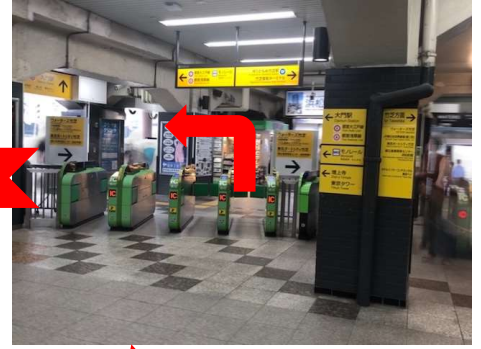

# The Prince Park Tower Tokyo/Tokyo Prince Hotel JR Hamamatsucho Station Shuttlebus Service

Weekday						Sat., Sun. and National Holiday						
	A	B	C	D	E		A	B	C	D	E	F
Time	Hamamatsucho Sta.	Tokyo Prince Hotel (Final Stops at The Prince Park Tower Tokyo)	The Prince Park Tower Tokyo	Tokyo Prince Hotel	The Prince Park Tower Tokyo	Time	The Prince Park Tower Tokyo	Hamamatsucho Sta.	Tokyo Prince Hotel	The Prince Park Tower Tokyo	Hamamatsucho Sta.	Tokyo Prince Hotel
7						7						58
8						8	08	15	28	38	45	58
9	00	10	20	40	50	9	08	15	28	38	45	58
10	00	10	20	40	50	10	08	15	28	38	45	58
11	00	10	20	40	50	11	08	15	28	38	45	58
12	00	10	20	40	50	12	08	15	28	38	45	58
Time	Hamamatsucho Sta.	Tokyo Prince Hotel (Final Stops at The Prince Park Tower Tokyo)	The Prince Park Tower Tokyo	Tokyo Prince Hotel	The Prince Park Tower Tokyo	Time	The Prince Park Tower Tokyo	Hamamatsucho Sta.	Tokyo Prince Hotel	The Prince Park Tower Tokyo	Hamamatsucho Sta.	Tokyo Prince Hotel
13	00	10	20	40	50	13	08	15	28	38✕		
14	00	10	20	40	50	14	08	15	28	38	45	58
15	00	10	20	40	50	15	08	15	28	38✕		
16	00	10	20	40	50	16	08	15	28	38	45	58
17	00	10	20	40	50	17	08	15	28	38	45	58
Time	Hamamatsucho Sta.	Tokyo Prince Hotel (Final Stops at The Prince Park Tower Tokyo)	The Prince Park Tower Tokyo	Tokyo Prince Hotel	The Prince Park Tower Tokyo	Time	The Prince Park Tower Tokyo	Hamamatsucho Sta.	Tokyo Prince Hotel	The Prince Park Tower Tokyo	Hamamatsucho Sta.	Tokyo Prince Hotel
18	00	10	20	40	50	18	08	15	28	38	45	58
19	00	10	20	40	50	19	08	15	28	38	45	58
20	00	10	20			20	08	15	28	38	45	58
21						21	08	15	28	38	45	58
22						22	Arrived					

✕The Prince Park Tower Tokyo is the last station.  
It does not go to JR Hamamatsucho Station.

Image of Shuttle bus

# Shuttle bus stop in Hamamatsucho Station

Please wait near the red postbox.

Keep going straight ahead.

Take the North Exit of Hamamatsucho Station and turn left.