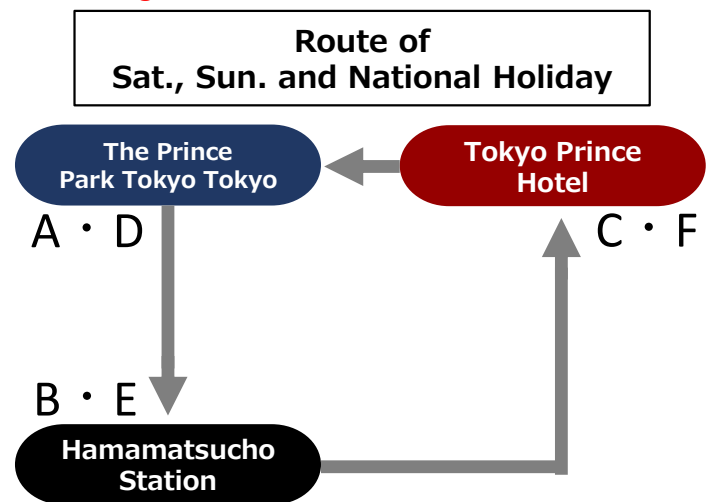

※ザ・プリンス パークタワー東京 止まりの便です。  
JR浜松町駅へは参りません。

平日運行ルート

土日祝運行ルート

シャトルバスイメージ

# The Prince Park Tower Tokyo/Tokyo Prince Hotel JR Hamamatsucho Station Shuttlebus Service

Weekday						Sat., Sun. and National Holiday						
	A	B	C	D	E		A	B	C	D	E	F
Time	Hamamatsucho Sta.	Tokyo Prince Hotel (Final Stops at The Prince Park Tower Tokyo)	The Prince Park Tower Tokyo	Tokyo Prince Hotel	The Prince Park Tower Tokyo	Time	The Prince Park Tower Tokyo	Hamamatsucho Sta.	Tokyo Prince Hotel	The Prince Park Tower Tokyo	Hamamatsucho Sta.	Tokyo Prince Hotel
7						7						58
8						8	08	15	28	38	45	58
9	00	10	20	40	50	9	08	15	28	38	45	58
10	00	10	20	40	50	10	08	15	28	38	45	58
11	00	10	20	40	50	11	08	15	28	38	45	58
12	00	10	20	40	50	12	08	15	28	38	45	58
Time	Hamamatsucho Sta.	Tokyo Prince Hotel (Final Stops at The Prince Park Tower Tokyo)	The Prince Park Tower Tokyo	Tokyo Prince Hotel	The Prince Park Tower Tokyo	Time	The Prince Park Tower Tokyo	Hamamatsucho Sta.	Tokyo Prince Hotel	The Prince Park Tower Tokyo	Hamamatsucho Sta.	Tokyo Prince Hotel
13	00	10	20	40	50	13	08	15	28	38✕		
14	00	10	20	40	50	14	08	15	28	38	45	58
15	00	10	20	40	50	15	08	15	28	38✕		
16	00	10	20	40	50	16	08	15	28	38	45	58
17	00	10	20	40	50	17	08	15	28	38	45	58
Time	Hamamatsucho Sta.	Tokyo Prince Hotel (Final Stops at The Prince Park Tower Tokyo)	The Prince Park Tower Tokyo	Tokyo Prince Hotel	The Prince Park Tower Tokyo	Time	The Prince Park Tower Tokyo	Hamamatsucho Sta.	Tokyo Prince Hotel	The Prince Park Tower Tokyo	Hamamatsucho Sta.	Tokyo Prince Hotel
18	00	10	20	40	50	18	08	15	28	38	45	58
19	00	10	20	40	50	19	08	15	28	38	45	58
20	00	10	20			20	08	15	28	38	45	58
21						21	08	15	28	38	45	58
22						22	Arrived					

✕The Prince Park Tower Tokyo is the last station.  
It does not go to JR Hamamatsucho Station.

Image of Shuttle bus

# Shuttle bus stop in Hamamatsucho Station

Please wait near the red postbox.

Keep going straight ahead.

Take the North Exit of Hamamatsucho Station and turn left.