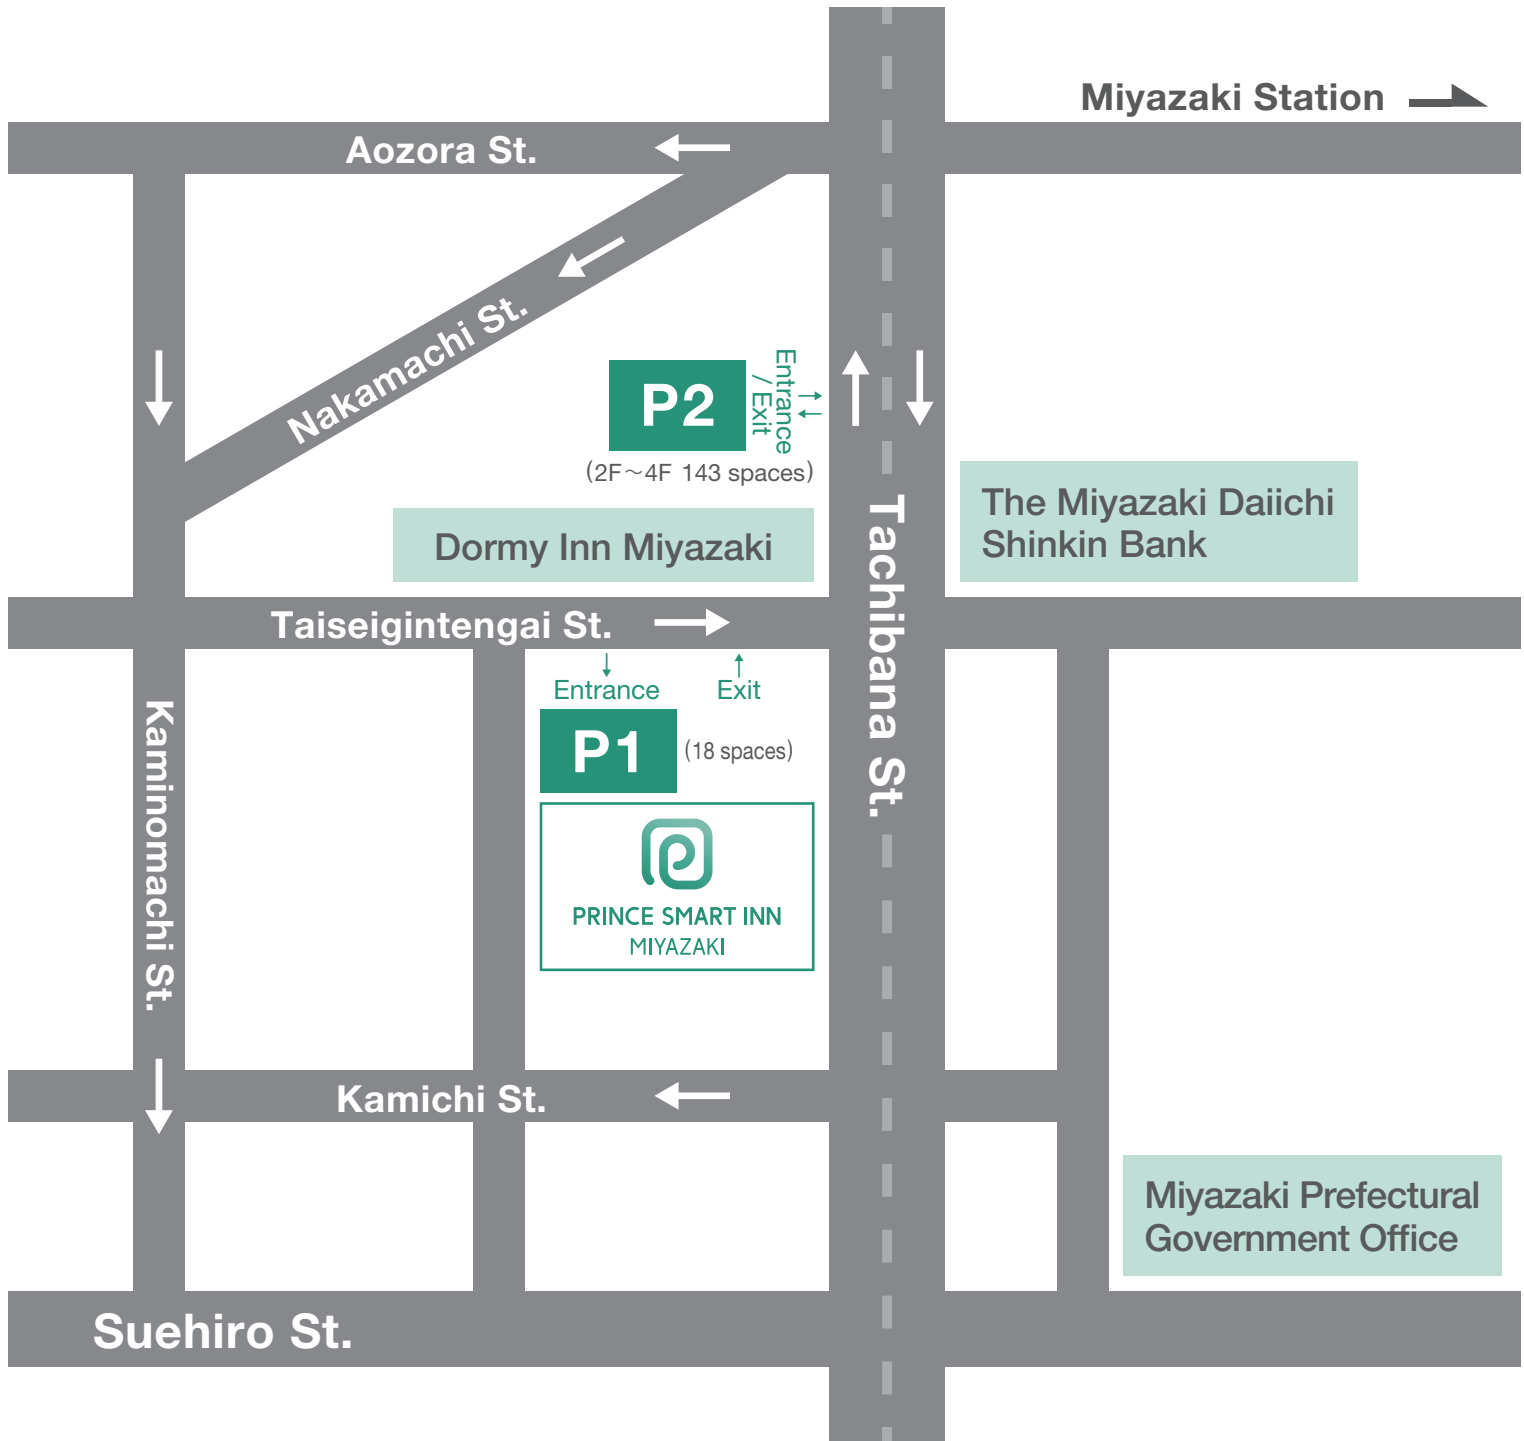

Prince Smart Inn Miyazaki Parking Information

Our hotel's affiliated parking lot has 161 spaces as listed below.

* Note

- We do not offer reservations or holds for parking spaces.
- To receive the guest discount, please show your parking ticket at the front desk.
- For consecutive days, show your parking ticket at the front desk each entry and exit.