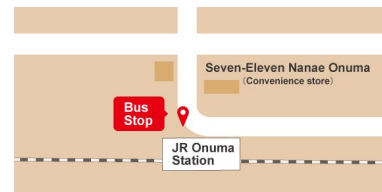

※Please note that the number of seats is limited. We might ask you to take the next bus in the case that the bus is full.

※The shuttle bus schedule might be altered due to traffic and weather conditions.

※The shuttle bus schedule is subject to change. Please contact the hotel prior to traveling for the latest timetable.

■JR Onuma-Koen Station

■JR Onuma Station

■Hakodate Nanae Snowpark

■Greenpia Onumaz

[Inquiry & Reservation]