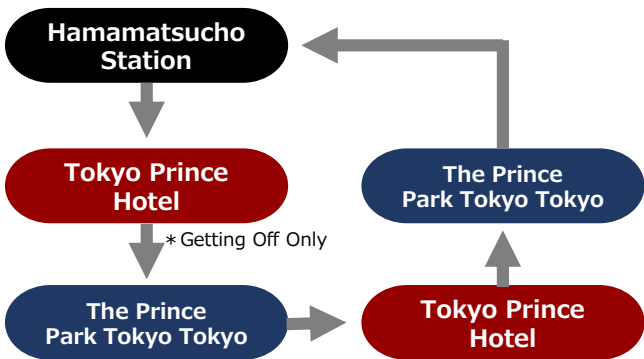

The Prince Park Tower Tokyo/Tokyo Prince Hotel JR Hamamatsucho Station Shuttlebus Service

Weekday						Sat., Sun. and National Holiday						
Time	Hamamatsucho Sta.	Tokyo Prince Hotel <small>(Getting off only)</small>	The Prince Park Tower Tokyo	Tokyo Prince Hotel	The Prince Park Tower Tokyo	Time	The Prince Park Tower Tokyo	Hamamatsucho Sta.	Tokyo Prince Hotel	The Prince Park Tower Tokyo	Hamamatsucho Sta.	Tokyo Prince Hotel
7						7						58
8						8	08	15	28	38	45	58
9	00	10	20	40	50	9	08	15	28	38	45	58
10	00	10	20	40	50	10	08	15	28	38	45	58
11	00	10	20	40	50	11	08	15	28	38	45	58
12	00	10	20	40	50	12	08	15	28	38	45	58
13	00	10	20	40	50	13	08	15	28			
14	00	10	20	40	50	14	08	15	28	38	45	58
15	00	10	20	40	50	15	08	15	28			
16	00	10	20	40	50	16	08	15	28	38	45	58
17	00	10	20	40	50	17	08	15	28	38	45	58
18	00	10	20	40	50	18	08	15	28	38	45	58
19	00	10	20	40	50	19	08	15	28	38	45	58
20	00	10	20			20	08	15	28	38	45	58
21						21	08	15	28	38	45	58
22						22	Arrived					

Route of Weekday

Route of Sat., Sun. and National Holiday

Image of Shuttle bus

Shuttle bus stop in Hamamatsucho Station

Please wait
near the red postbox.

Keep going
straight ahead.

Take the North Exit
of Hamamatsucho
Station and turn left.