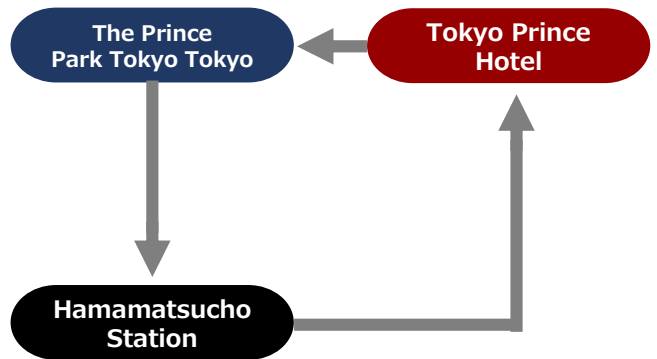

The Prince Park Tower Tokyo/Tokyo Prince Hotel JR Hamamatsucho Station Shuttlebus Service

Weekday						Sat., Sun. and National Holiday						
Time	Hamamatsucho Sta.	Tokyo Prince Hotel <small>(Getting off only)</small>	The Prince Park Tower Tokyo	Tokyo Prince Hotel	The Prince Park Tower Tokyo	Time	The Prince Park Tower Tokyo	Hamamatsucho Sta.	Tokyo Prince Hotel	The Prince Park Tower Tokyo	Hamamatsucho Sta.	Tokyo Prince Hotel
7						7						58
8						8	08	15	28	38	45	58
9	00	10	20	40	50	9	08	15	28	38	45	58
10	00	10	20	40	50	10	08	15	28	38	45	58
11	00	10	20	40	50	11	08	15	28	38	45	58
12	00	10	20	40	50	12	08	15	28	38	45	58
13	00	10	20	40	50	13	08	15	28			
14	00	10	20	40	50	14	08	15	28	38	45	58
15	00	10	20	40	50	15	08	15	28			
16	00	10	20	40	50	16	08	15	28	38	45	58
17	00	10	20	40	50	17	08	15	28	38	45	58
18	00	10	20	40	50	18	08	15	28	38	45	58
19	00	10	20	40	50	19	08	15	28	38	45	58
20	00	10	20			20	08	15	28	38	45	58
21						21	08	15	28	38	45	58
22						22	Arrived					

Route of Weekday

Route of Sat., Sun. and National Holiday

Image of Shuttle bus

Shuttle bus stop in Hamamatsucho Station

Please wait
near the red postbox.

Keep going
straight ahead.

Take the North Exit
of Hamamatsucho
Station and turn left.