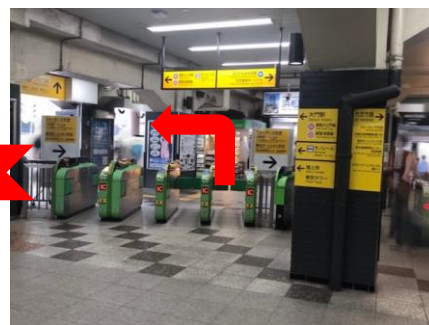

The Prince Park Tower Tokyo/Tokyo Prince Hotel JR Hamamatsucho Station Shuttlebus Service

Weekday						Sat., Sun. and National Holiday						
Time	Hamamatsucho Sta.	Tokyo Prince Hotel <small>(Getting off only)</small>	The Prince Park Tower Tokyo	Tokyo Prince Hotel	The Prince Park Tower Tokyo	Time	The Prince Park Tower Tokyo	Hamamatsucho Sta.	Tokyo Prince Hotel	The Prince Park Tower Tokyo	Hamamatsucho Sta.	Tokyo Prince Hotel
7						7						58
8						8	08	15	28	38	45	58
9	00	10	20	40	50	9	08	15	28	38	45	58
10	00	10	20	40	50	10	08	15	28	38	45	58
11	00	10	20	40	50	11	08	15	28	38	45	58
12	00	10	20	40	50	12	08	15	28	38	45	58
13	00	10	20	40	50	13	08	15	28			
14	00	10	20	40	50	14	08	15	28	38	45	58
15	00	10	20	40	50	15	08	15	28			
16	00	10	20	40	50	16	08	15	28	38	45	58
17	00	10	20	40	50	17	08	15	28	38	45	58
18	00	10	20	40	50	18	08	15	28	38	45	58
19	00	10	20	40	50	19	08	15	28	38	45	58
20	00	10	20			20	08	15	28	38	45	58
21						21	08	15	28	38	45	58
22						22	Arrived					

Route of Weekday

Route of Sat., Sun. and National Holiday

Image of Shuttle bus

Shuttle bus stop in Hamamatsucho Station

Please wait
near the red postbox.

Keep going
straight ahead.

Take the North Exit
of Hamamatsucho
Station and turn left.